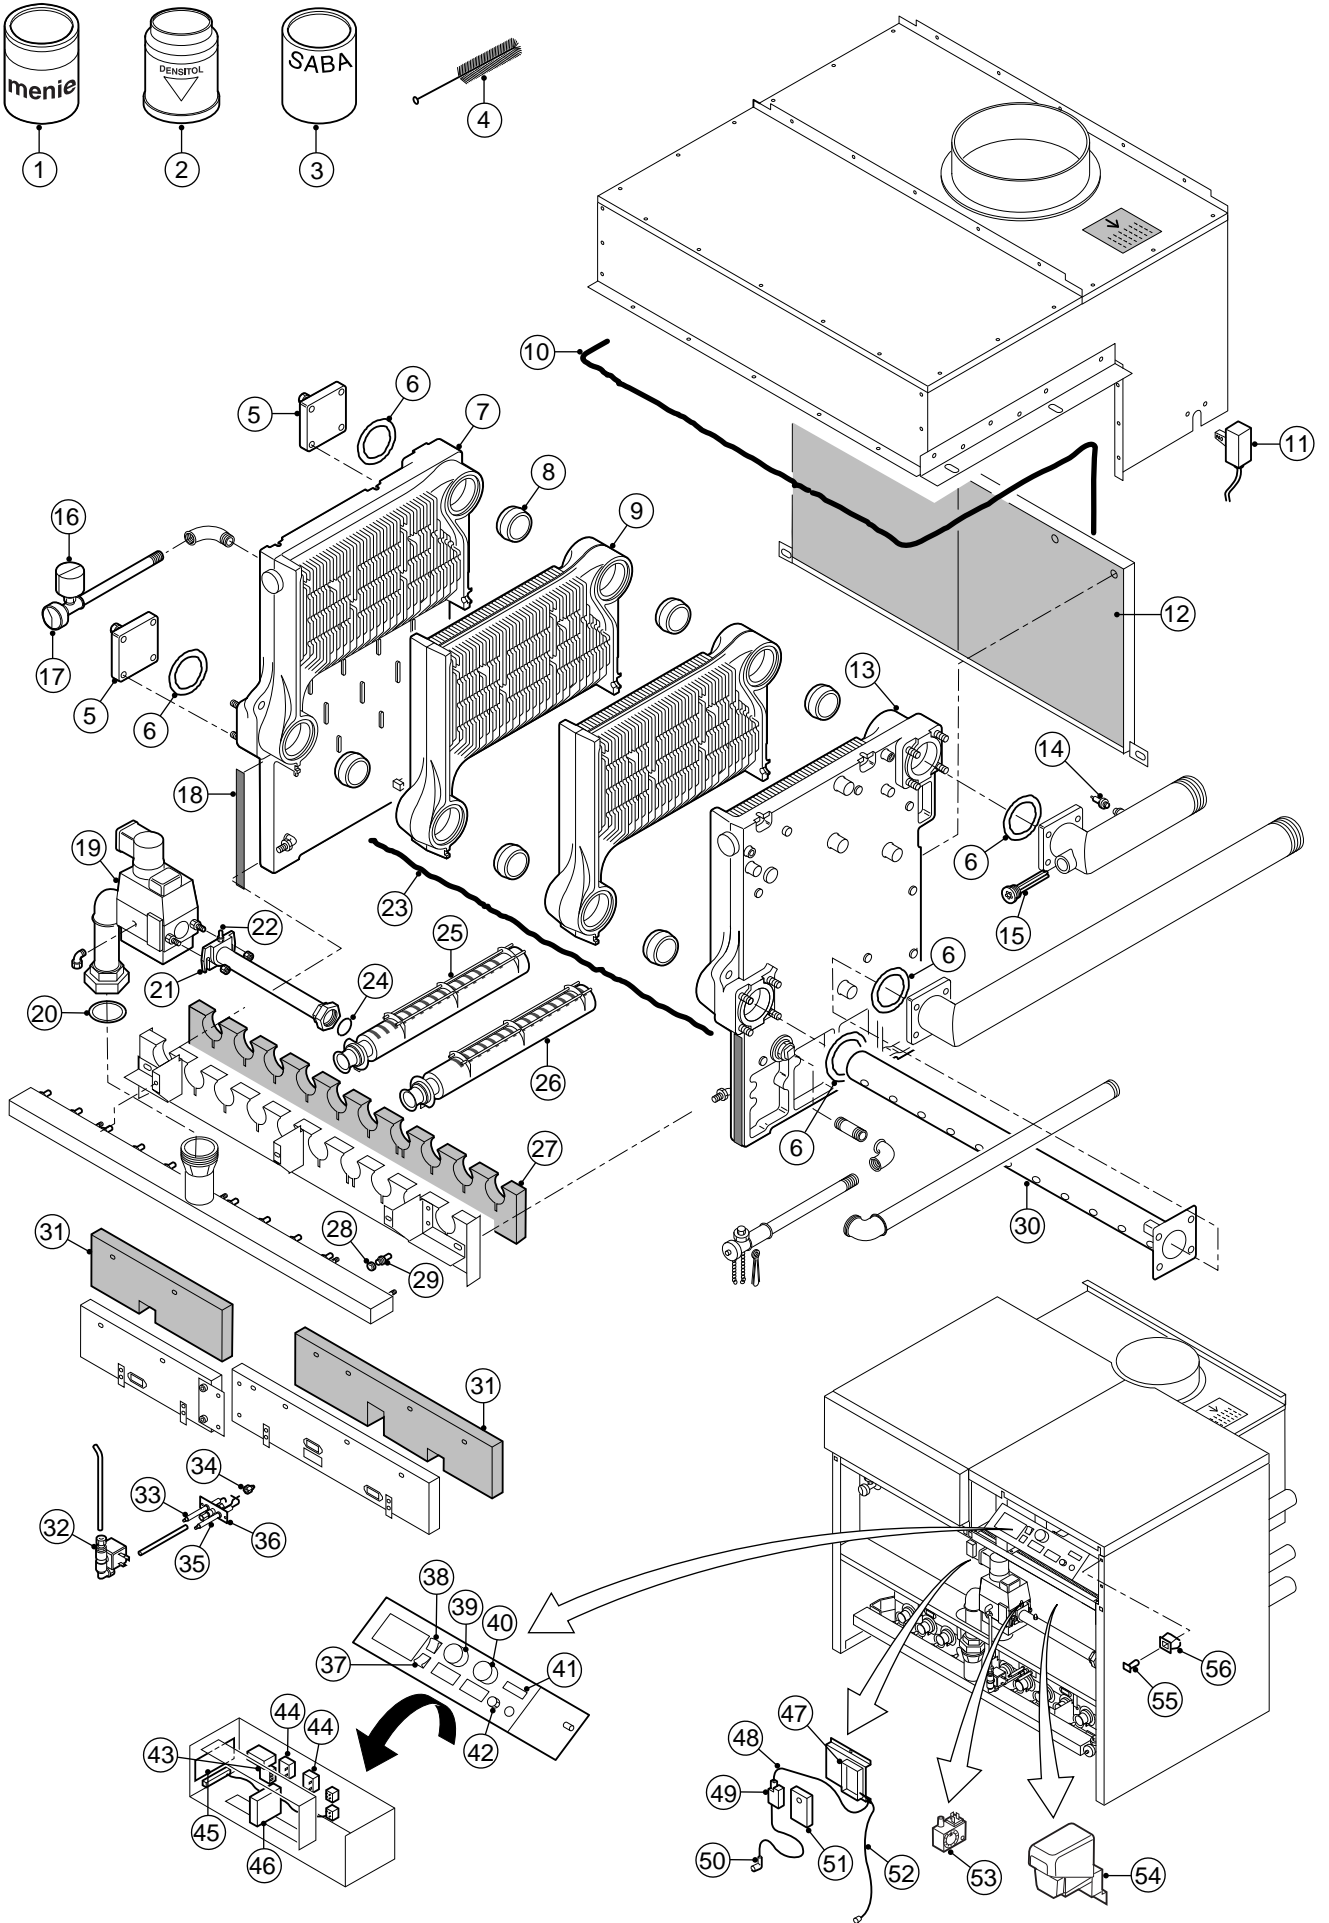

Gas 450

Art.No.	Description	Position No.
51279	Seal nipple jointing compound 125cc	1
2879	Sealant densitol ¼ kg	2
49446	Saba glue 0.25 liter	3
23477	Cleaningbrush boiler block	4
3942	Flange blank	5
S4405	Gasket set f/r	6
20017	Nipple	8
54605	Sectionend left	9
42659	Section intermediate	9
54717	Seal white ceramic rope16mm.	10
S6149	Thermostat down draught I6068a1009	11
53284	Insulation radiation panel 482x51x900mm	12
54606	Section end right	13
S25786	Water level control electrodedungs ½"	14
S43316	Pocket 1" l=160	15
51143	Water pressure switch	16
36489	Pressure gauge 1/8"	17
51241	Ceramic tape 20x4mm	18
S54176	Valve multi block	19
53862	Gasket ring round 46x62x2mm	20
36216	Flange1¼"	21
1035	Pressure test nipple 1/8"	22
54714	Seal white ceramic rope 8mm.	23
51163	Gasket 56x42x2mm	24
S53584	Burner bar (ignition)	25
53951	Burner bar (4 pcs) furigas	26
S53583	Burner bar (1 pcs) furigas	26
53950	Burner bar (3 pcs) furigas	26
53949	Burner bar (3 pcs) furigas+ pilot burner	26
S55406	Insulation burner assembly	27
34074	Gasket for injector (main)	28
53943	Injector 3.85mm	29
51395	Injector 4.6mm lpg	29
34957	Return water distribution pipe 15 section	30
34959	Return water distribution pipe17 section	30
34955	Return water distribution pipe 13 section	30
34953	Returnwater distribution pipe 11 section	30
53283	Insulation radiation panel482x38x980mm	31
S55503	Safety valve	32
S51639	Ignition electrode	33
S55497	Injectorionisation burner furigas	34
S48691	Ionisation electrode	35
S51640	Pilot burner assembly	36
51196	Button lockoutre-set	37
S51393	Switch on/off 40c1350al	38
51098	Knob for control thermostat	39
51099	Knob for high/low thermostat	40
S45309	Thermometer water temperature0-120	41
S36446	Thermostat tem high limit 110 c l&g rak 77.4471	42
S50422	Filter mains power nfb110rs	43
S46634	Thermostat control & h/l 35-95 degrees	44
S38488	Water level device dungs	45
51192	Relay delay timer 180 secs.	46
S36629	Base plate for control panel	47
S48695	Power supply cable	48
S48255	Transformer ignition satronic zt 870	49
26325	Plug cap brown m4 threadedpin +1k	50
S38605	Control panel tfi 812.2 model 10/dkf 972	51
S44010	Cable for security electrode l= 650	52
54480	Pressure switch	53